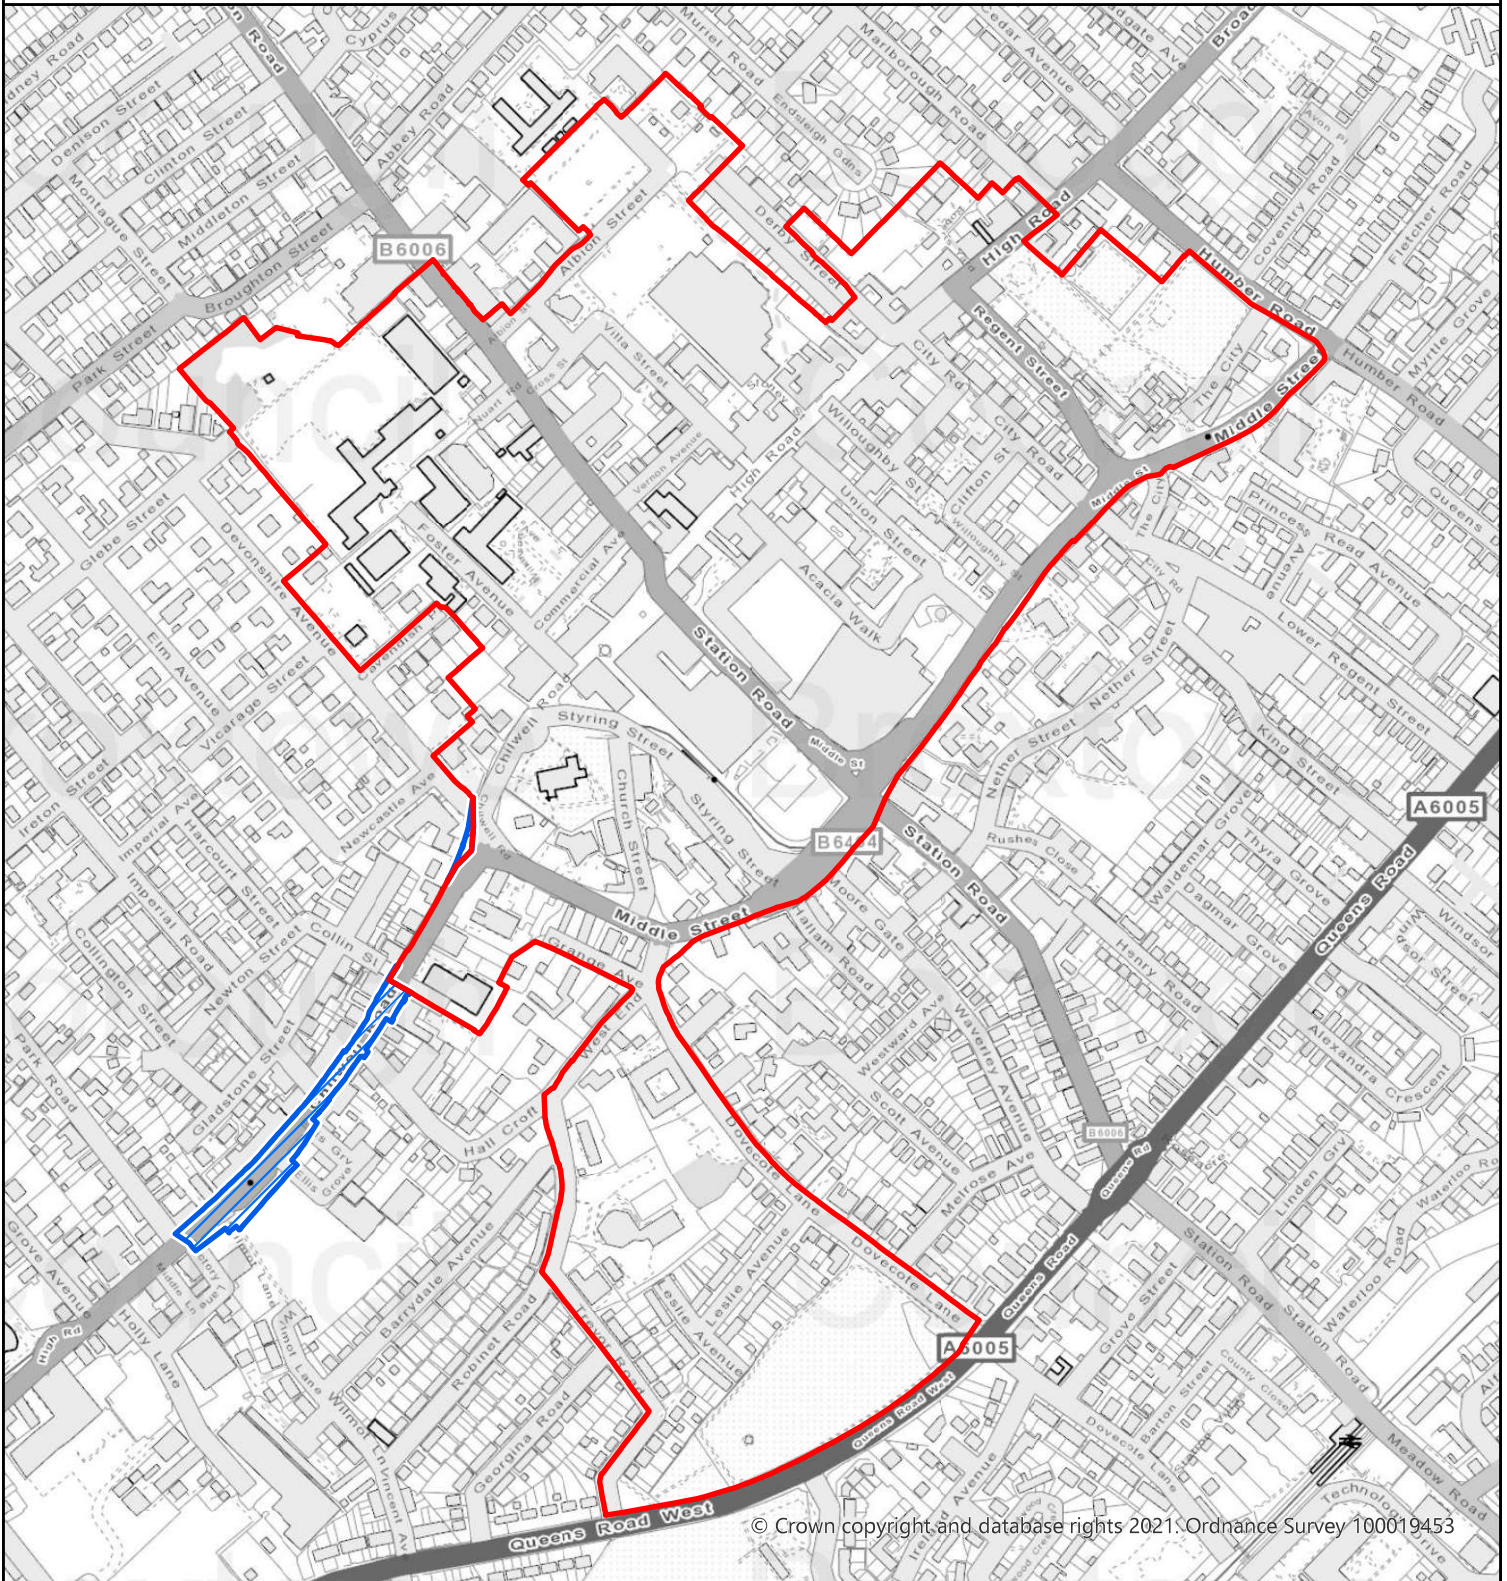

Beeston Town Centre

Broxtowe Borough Council Alcohol Control
Public Spaces Protection Order

Broxtowe
Borough
COUNCIL

Not to Scale

You are not permitted to copy, sub-license, distribute or sell any of this data to third parties in any form.

NOTES AND INFORMATION

-  Restricted Area
-  Proposed Extension